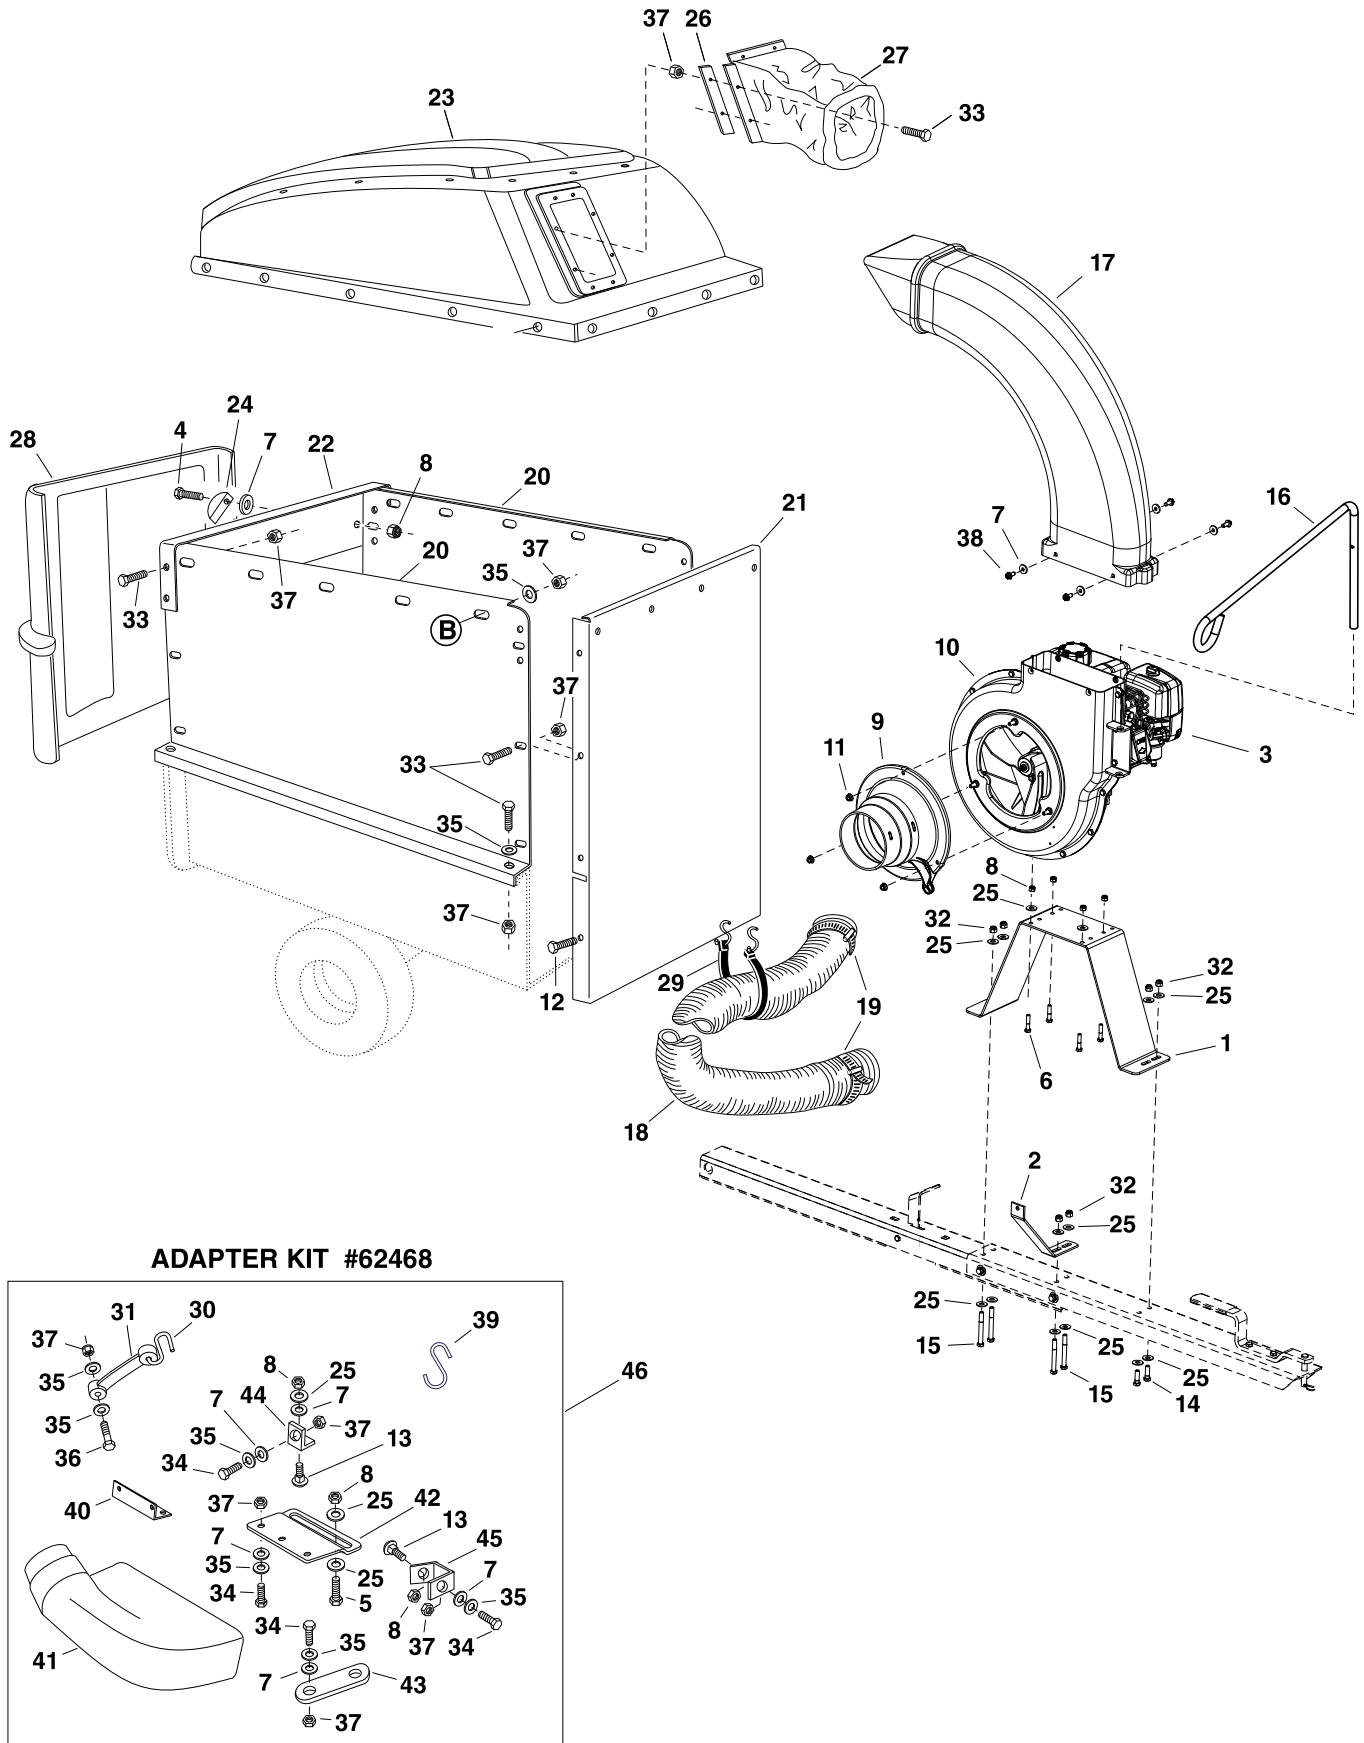

REPAIR PARTS FOR MOW-N-VAC MODEL 45-05771

**REPAIR PARTS FOR MOW-N-VAC
MODEL 45-05771**

REF	PART NO.	QTY.	DESCRIPTION	REF	PART NO.	QTY.	DESCRIPTION
1	27883BL3	1	Engine Base	24	23789	2	Door Latch
2	27882BL3	1	Brace, Housing	25	43081	2	Washer, 3/8"
3-	2-735	1	Engine (50 State)	26	24798BL1	4	Boot Mounting Strap
4	43182	2	Bolt, Hex 5/16-18 x 3/4"	27	48133	1	Hard top Boot
5	43840	2	Bolt, Hex 5/16-18 x 1-1/4"	28	44790	1	Poly Rear Door
6	43085	4	Bolt, Hex 5/16-18 x 1-1/2"	29	43790	1	Strap, Tarp 25"
7	1543-69	6	Washer, Nylon 21/64"	30	44849	2	"S" Hook, #32
8	47810	9	Nut, Hex Nylock 5/16-18	31	44850	2	Strap, Tarp (Less Hooks)
9	43791	1	Hose Adapter	32	HA21362	6	Nut, Hex Nylock 3/8-16
10		1	Impeller Housing Assembly (See page 22)	33	43866	8	Bolt, Hex 1/4-20 x 5/8" GR5
11	49983	3	Hex Nut, Flange Lock 5/16-18	34	43661	4	Bolt, Hex 1/4-20 x 1"
12	43012	3	Bolt, Hex 1/4-20 x 3/4"	35	43088	11	Washer, 1/4" STD
13	43080	2	Bolt, Carr. 5/16" x 3/4"	36	1509-90	3	Bolt, Hex 1/4-20 x 1-1/4"
14	43087	2	Hex Bolt, 3/8-16 x 1-1/4"	37	47189	13	Nut, Hex Nylock 1/4-20
15	46938	4	Hex Bolt, 3/8-16 x 3-1/4"	38	47630	4	Screw, Self Tap 5/16-18 x 3/4"
16	49974BL3	1	Hose Hanger Rod	39	42749	1	"S" Hook, Large
17	46420	1	Elbow	40	27304BL1	1	Attachment Bracket
18	2-17	1	Hose (6" x 126")	41	43830	1	Adapter, Deck
19	43793	2	Hose Clamp 6"	42	23560BL1	1	Bracket, Deck Adapter
20	24678BL3	2	Side Panel Cart Extension	43	23825	1	Mounting Strap
21	24679BL3	1	Front Panel Cart Extension	44	23826	1	Angle Bracket
22	23836BL1	1	Cross Brace	45	23827	1	Mounting Bracket
23	64244	1	Hard Top Assembly (Includes 24,25,26,27)	46	62468	1	Deck Adapter Kit (Includes parts shown in box on page 18.)
					3-313	1	Owner's Manual