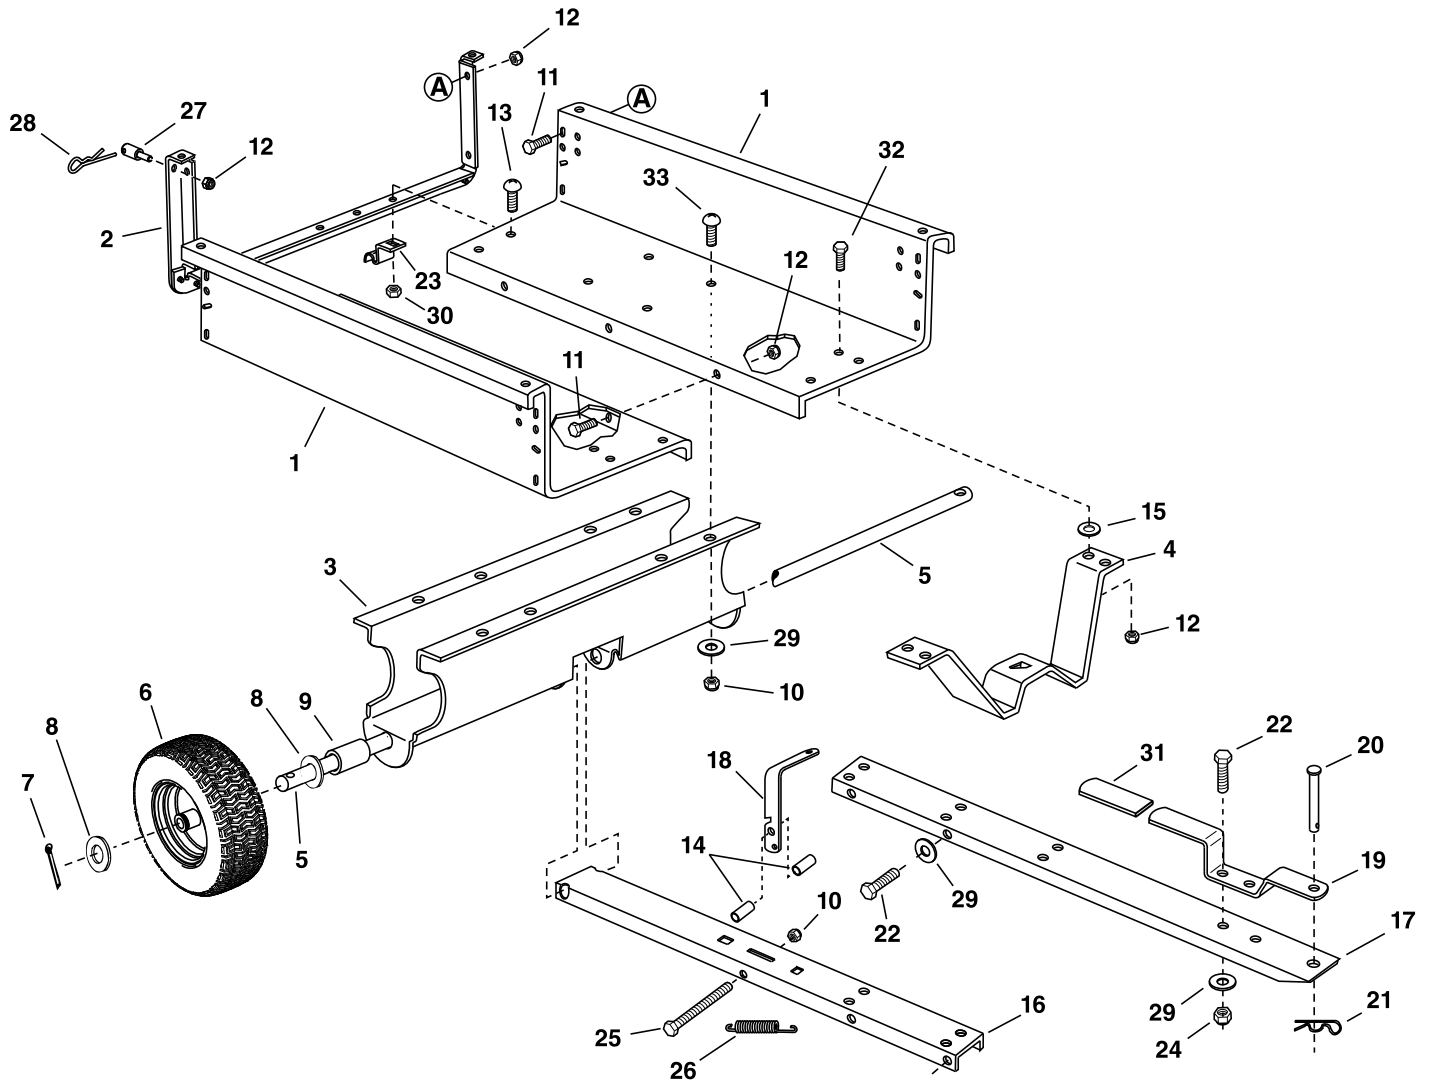

PARTS

REPAIR PARTS FOR MOW-N-VAC CART BODY MODEL 45-05771

REF.	PART NO.	QTY.	DESCRIPTION	REF.	PART NO.	QTY.	DESCRIPTION
1	23985BL3	2	Cart Body	20	49932	1	Hitch Pin
2	62458	1	Tailgate Reinforcement Bracket	21	43343	1	Pin, Hair Cotter 1/8"
3	23507BL3	1	Wheel Support	22	43087	4	Hex Bolt, 3/8-16 x 1-1/4"
4	24497BL1	1	Latch Stand Bracket	23	23838	2	Door Support
5	24897	1	Axle, Wheel 1" Dia.	24	HA21362	7	Nut, Hex Nylock 3/8-16
6	42159G	2	Wheel w/Tire, 15 x 6.00	25	47407	1	Hex Bolt, 5/16-18 x 4"
7	43093	2	Cotter Pin, 1/8" Dia. x 1-1/2"	26	47408	1	Spring, Extension
8	43601	4	Washer, Flat 1"	27	42999	2	Pin
9	44678	2	Spacer Tube, 1-1/4" x 2" Lg.	28	48934	2	Hairpin
10	47810	16	Hex Nut, 5/16-18 Nylock	29	43081	15	Washer, 3/8"
11	43866	5	Hex Bolt, 1/4-20 x 5/8"	30	46980	2	Hex Nut, 5/16-18 SIMS
12	47189	6	Hex Nut, 1/4-20 Nylock	31	47707	1	Grip
13	43814	2	Truss Hd. Bolt, 5/16-18 x 3/4"	32	44950	4	Carriage Bolt, 1/4-20 x 3/4"
14	41076	2	Spacer	33	45542	8	Carriage Bolt 5/16-18 x 1"
15	43088	2	Washer, Flat 1/4"	34	28546BL1	2	Strap, Latch Stand Anchor
16	69688BL3	1	Tongue Weldment Ass'y. (Rear)	35	28547BL1	4	Strap, Wheel Support Anchor
17	27863BL3	1	Tongue (Front)	36	45541	4	1/4" Retainer
18	28258BL3	1	Latch, Foot Pedal	37	M84309	8	Retainer Nut
19	27264BL1	1	Hitch Bracket				