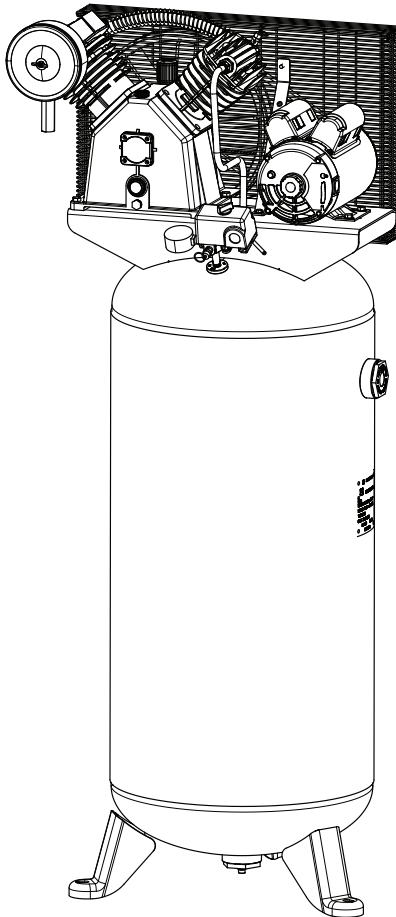

**SERVICE PARTS FOR MODELS CE5002 AND XC602100
TYPE 2**

***For Repair Parts, visit www.campbellhausfeld.com
24 hours a day – 365 days a year***

Please provide following information:

- Model number
- Serial number (if any)
- Part description and number as shown in parts list