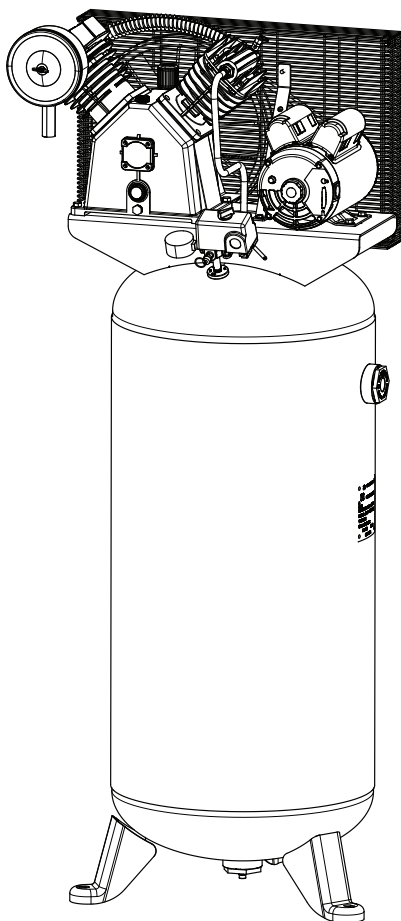

LISTE DES PIÈCES DE REMPLACEMENT POUR LE CE5002 ET LE XC602100

TYPE 2

**Pour les pièces de remplacement, visitez www.campbellhausfeld.com
24 heures par jour – 365 jours par an**

Fournir les informations suivantes :

- Numéro de modèle
- Numéro de série (s'il y en a un)
- Description et numéro de pièce comme indiqué sur la liste des pièces

FR