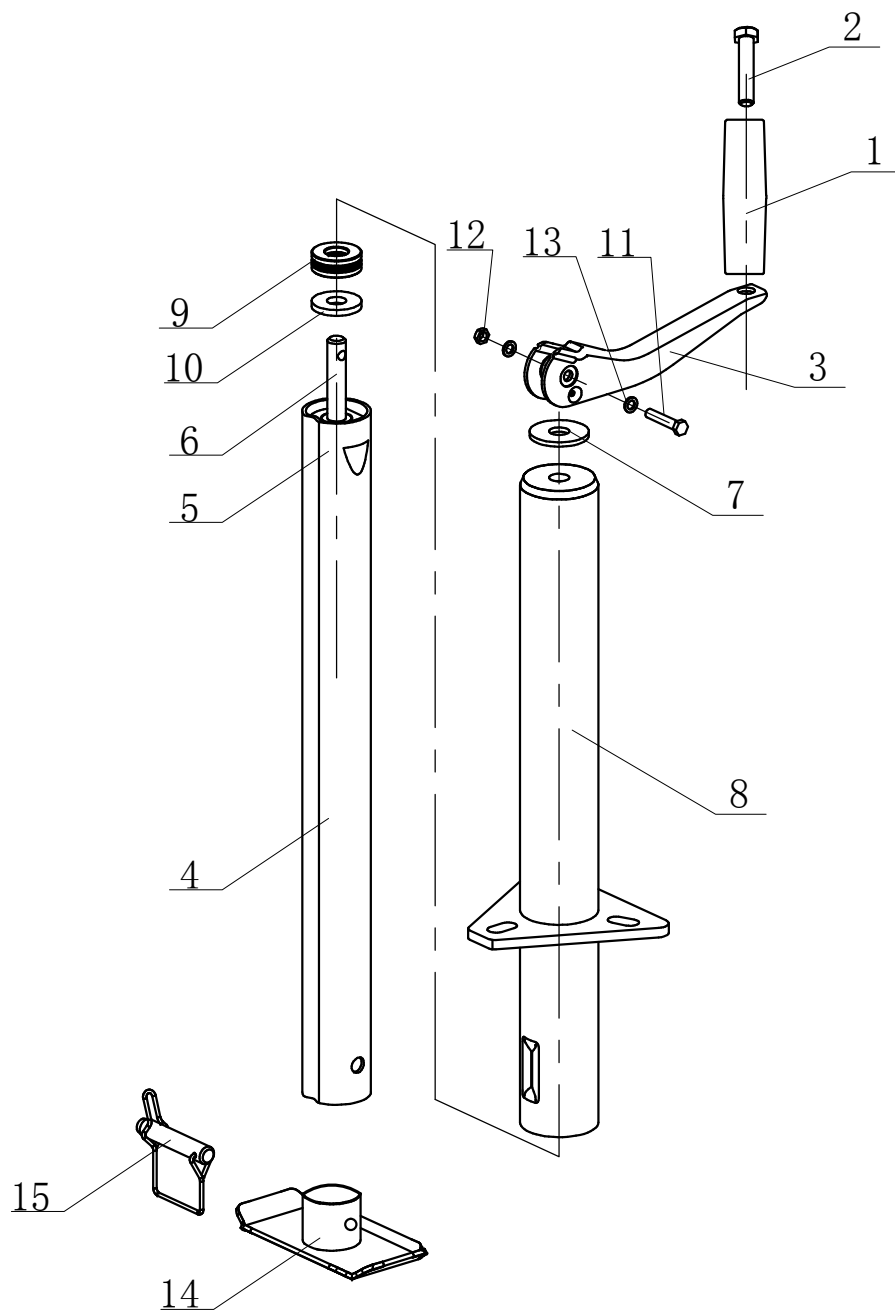

701056K

15	SAFETY PIN ASSY	1
14	FOOT ASSY	1
13	WASHER	2
12	HEX NUT	1
11	HEX BOLT	1
10	WASHER	1
9	BEARING	1
8	OUT TUBE ASSY	1
7	WASHER	1
6	SCREW SHAFT	1
5	NUT	1
4	INNER TUBE	1
3	CRANK	1
2	RIVET	1
1	KNOB	1
NO.	NAME	QTY